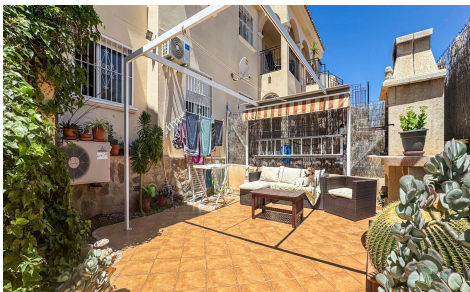

JL38221W

Bungalow In Orihuela Costa

€185,900

3

2

74m²

N/A

N/A