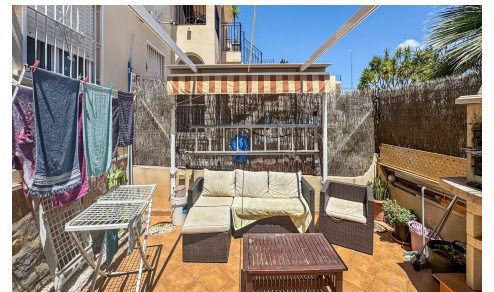

JL38221W

Bungalow In Orihuela Costa

€185,900

3

2

74m²

N/A

N/A