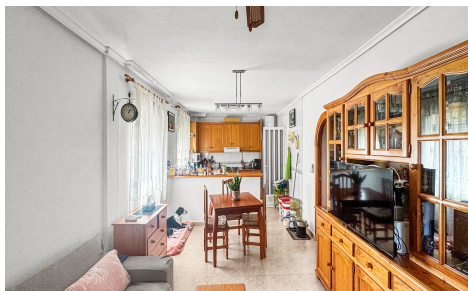

JL38221W

Bungalow In Orihuela Costa

€185,900

3

2

74m²

N/A

N/A