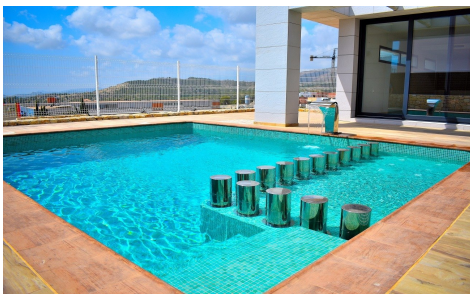

JL20313D

MODERN VILLAS IN BALCON DE FINESTRAT €190,000

4

4

206m²

504m²