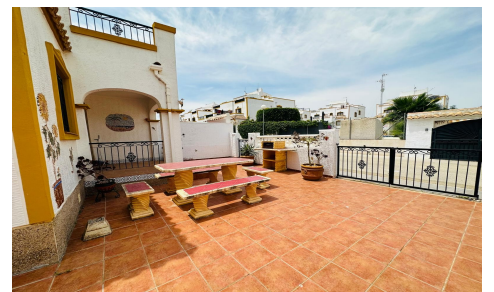

JL80836B

Town House In Orihuela

€179,000

3

2

82m²

110m²

N/A