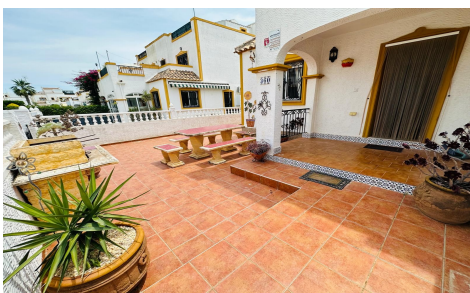

JL80836B

Town House In Orihuela

€179,000

3

2

82m²

110m²

N/A