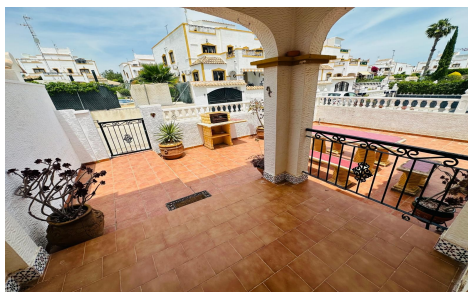

JL80836B

Town House In Orihuela

€179,000

3

2

82m²

110m²

N/A