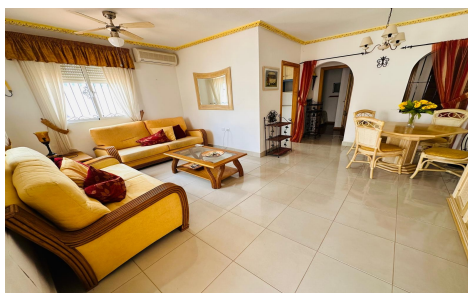

JL80836B

Town House In Orihuela

€179,000

3

2

82m²

110m²

N/A