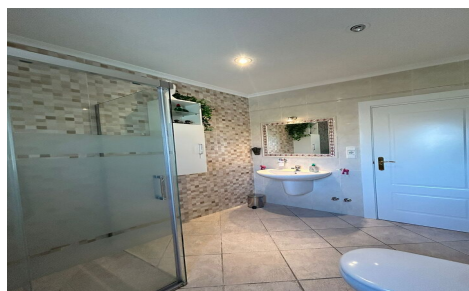

JL58902X

Villa In Torrevieja

€650,000

3

2

292m²

840m²