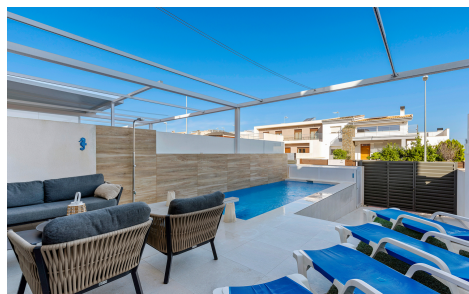

JL95597G

Semi Detached In Rojales

€369,000

4

2

192m²

N/A