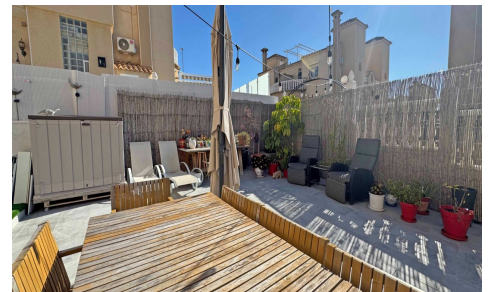

JL88501M

Town House In Orihuela Costa

€269,000

2

2

91m²

135m²

N/A