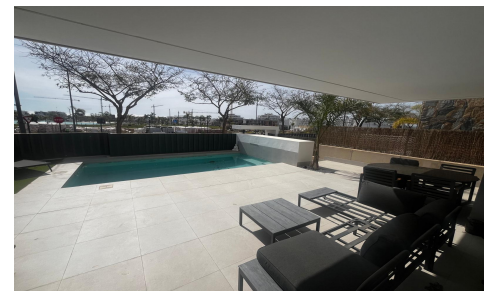

JL74172Y

Villa In Torre Pacheco

€650,000

4

4

177m²

262m²

N/A