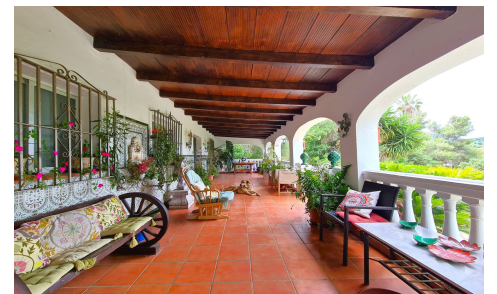

JL40316M

Finca In San Martin de Tesorillo **€600,000**

3

1

200m²

25,658m²

N/A