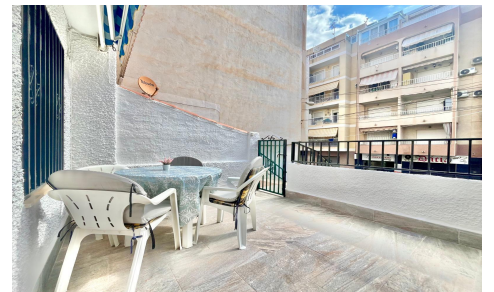

JL66690E

Apartment In Torrevieja

€143,000

2

1

91m²

N/A

N/A