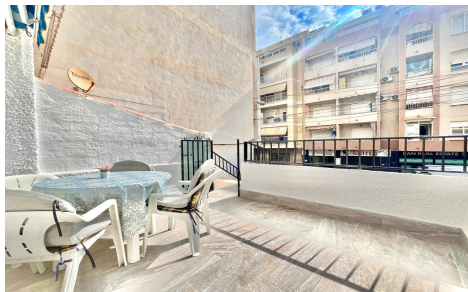

JL66690E

Apartment In Torrevieja

€143,000

2

1

91m²

N/A

N/A