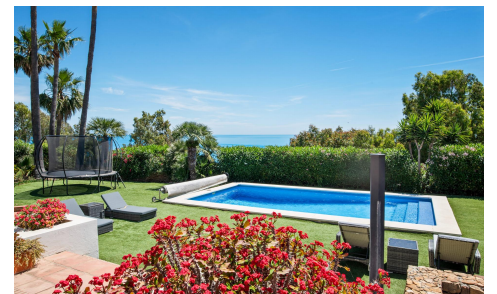

JL19943W

Villa In Manilva

€1,499,000

4

5

517m²

N/A