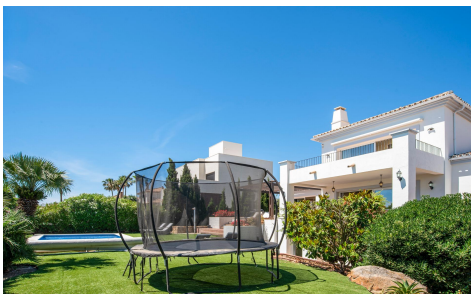

JL19943W

Villa In Manilva

€1,499,000

4

5

517m²

N/A