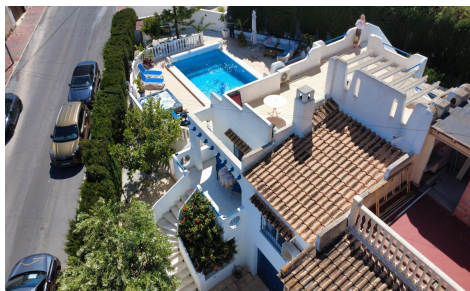

Semi Detached In Torrevieja

€420,000

2

2

133m²

757m²