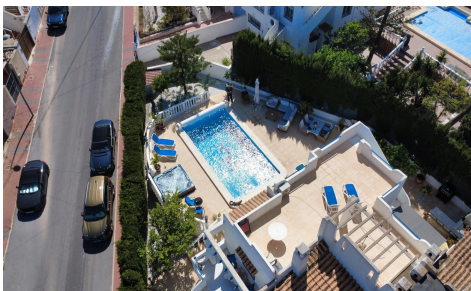

Semi Detached In Torrevieja

€420,000

2

2

133m²

757m²