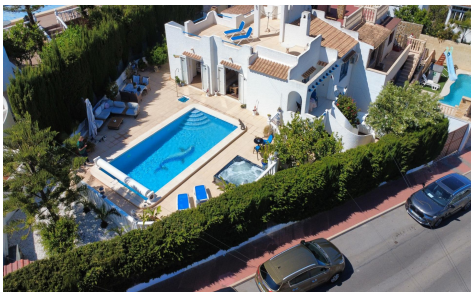

Semi Detached In Torrevieja

€420,000

2

2

133m²

757m²