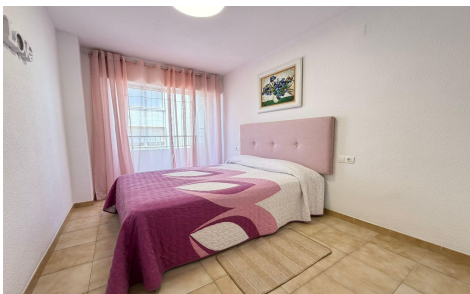

JL42351P

Apartment In Torrevieja

€129,900

2

1

55m²

N/A

N/A