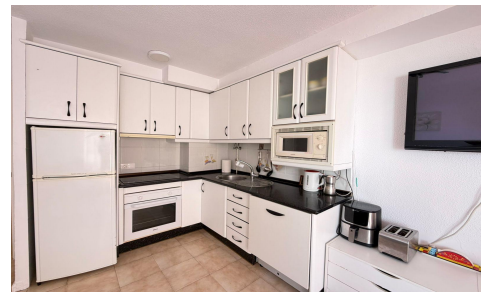

JL42351P

Apartment In Torrevieja

€129,900

2

1

55m²

N/A

N/A