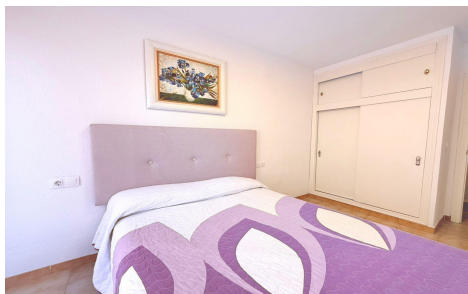

JL42351P

Apartment In Torrevieja

€129,900

2

1

55m²

N/A

N/A