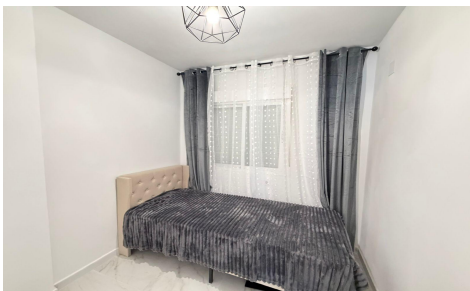

JL34680D

Apartment In Torrevieja

€139,900

2

1

55m²

N/A