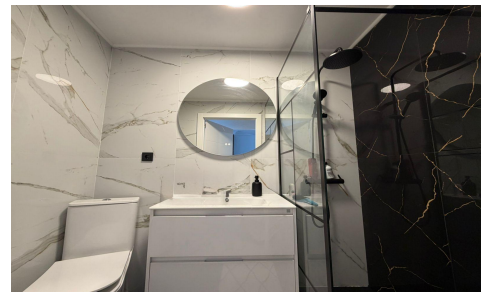

JL34680D

Apartment In Torrevieja

€139,900

2

1

55m²

N/A