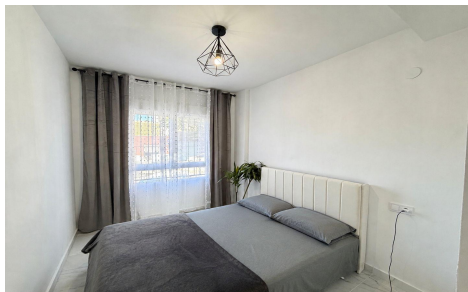

JL34680D

Apartment In Torrevieja

€139,900

2

1

55m²

N/A