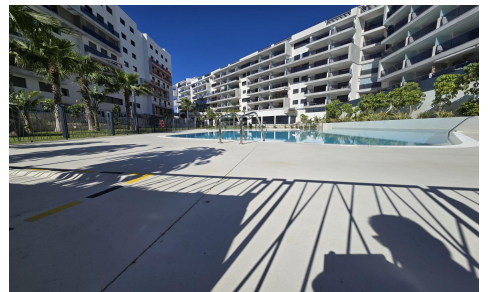

JL97350F

**Penthouse In Orihuela Costa**

**€425,000**

3

2

110m<sup>2</sup>

N/A