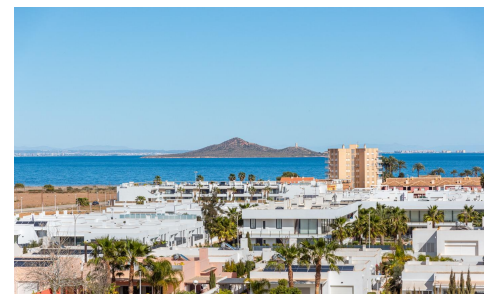

## NEW BUILD RESIDENTIAL COMPLEX IN MAR ~~€158,000~~

2

2

99m<sup>2</sup>

N/A