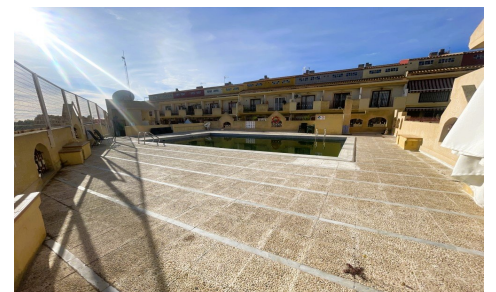

JL16845W

Town House In Orihuela Costa

€179,500

3

3

75m²

90m²

N/A