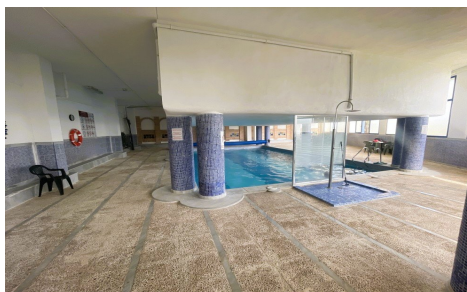

JL16845W

Town House In Orihuela Costa

€179,500

3

3

75m²

90m²

N/A