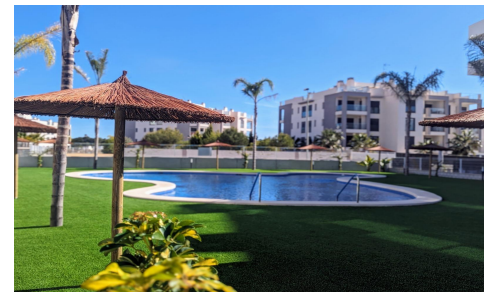

JL10570N

Penthouse In Orihuela Costa

€299,000

2

2

76m²

175m²