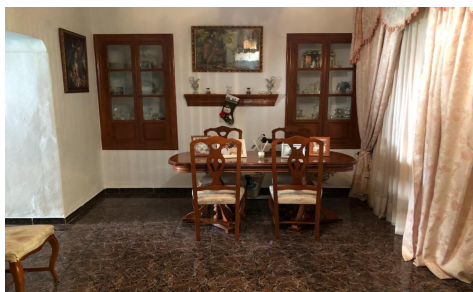

JL81310Z

Town House In Alora

€220,000

4

1

240m²

328m²

N/A