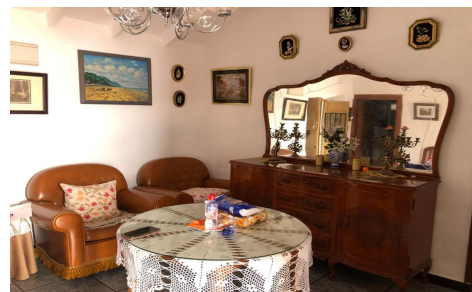

JL55719Q

**Country House In Bermejo**

**€265,125**

2

2

900m<sup>2</sup>

8,000m<sup>2</sup>

N/A