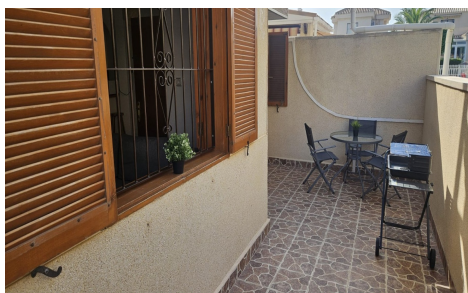

JL90014A

Apartment In Orihuela Costa

€185,000

2

1

65m²

N/A

N/A