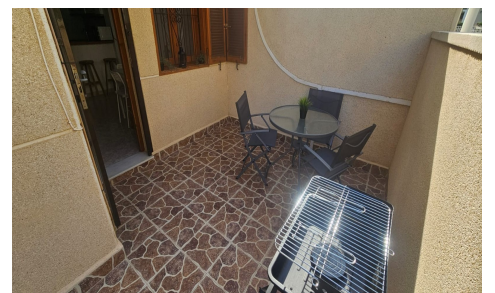

JL90014A

Apartment In Orihuela Costa

€185,000

2

1

65m²

N/A

N/A