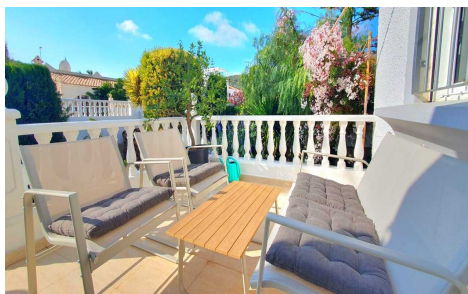

JL97684D

Villa In Camposol

€167,500

2

2

93m²

400m²

N/A