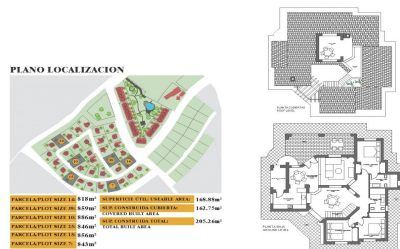

JL14278J

**KEY READY VILLA IN FUENTE ALAMO, MURCIA €39,000**

3

2

205m<sup>2</sup>

843m<sup>2</sup>

N/A