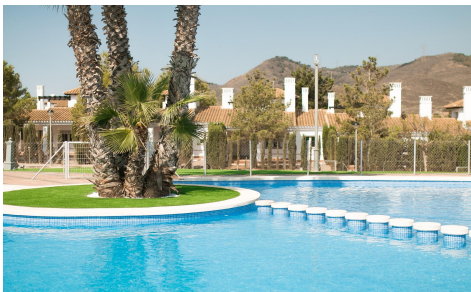

JL14278J

**KEY READY VILLA IN FUENTE ALAMO, MURCIA €39,000**

3

2

205m<sup>2</sup>

843m<sup>2</sup>

N/A