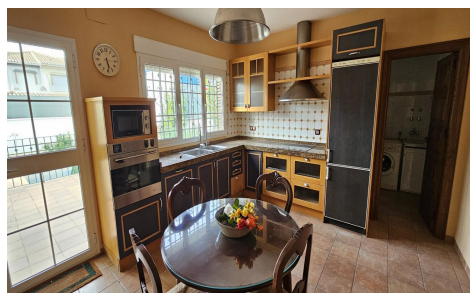

JL56431G

Semi Detached In Santa Fe

€450,000

4

4

452m²

563m²