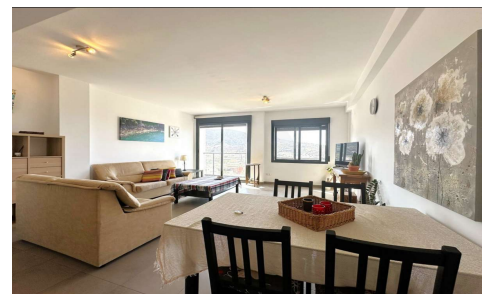

JL49821G

Apartment In Benitachell

€225,000

2

2

78m²

N/A

N/A