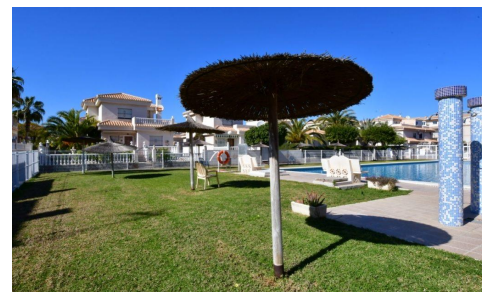

JL24940S

Apartment In Orihuela Costa

€185,000

2

1

65m²

N/A