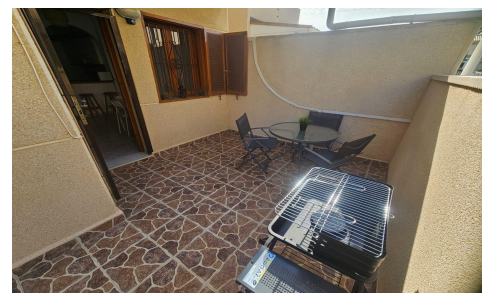

JL24940S

Apartment In Orihuela Costa

€185,000

2

1

65m²

N/A