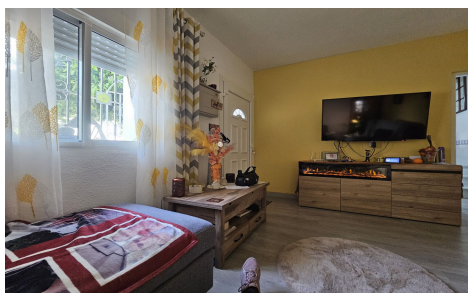

JL39134S

Town House In Manilva

€170,000

2

1

60m²

N/A

N/A