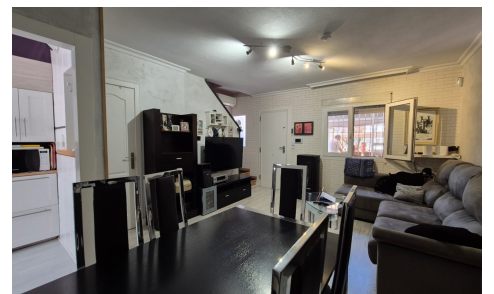

JL24107J

Town House In Torrevieja

€235,000

3

2

110m²

120m²

N/A