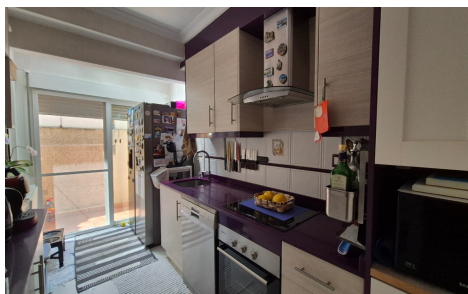

JL24107J

Town House In Torrevieja

€235,000

3

2

110m²

120m²

N/A