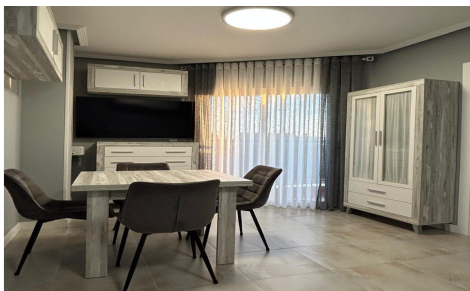

JL30610D

Apartment In Torre Vieja

€140,000

1

1

47m²

52m²

N/A