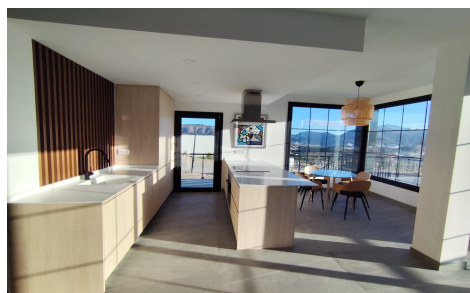

JL23671N

NEW BUILD TOWNHOUSES IN POLOP

€528,125

3

2

120m²

330m²

N/A