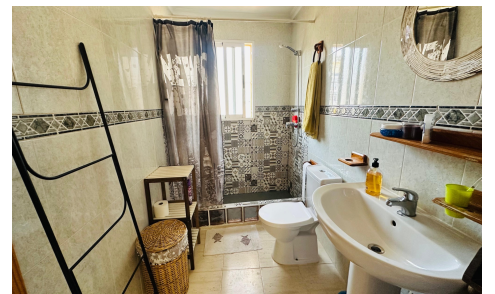

JL86210Q

Apartment In Torrevieja

€150,000

2

1

86m²

N/A

N/A