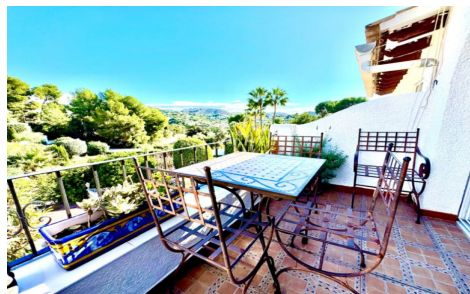

JL11368D

Duplex In Moraira

€349,000

3

2

100m²

300m²

N/A