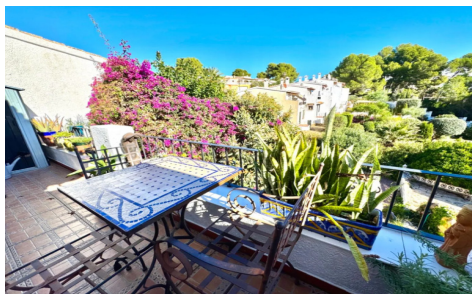

JL11368D

Duplex In Moraira

€349,000

3

2

100m²

300m²

N/A