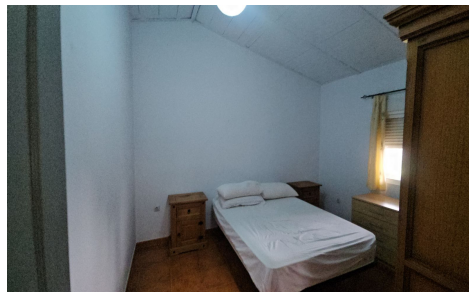

JL84867M

Bungalow In Manilva

€275,000

1

1

50m²

1,200m²

N/A