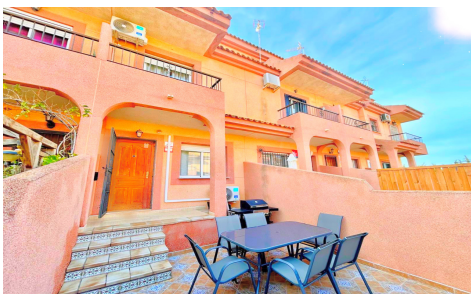

## Town House In San Pedro del Pinatar

€249,000

4

2

180m<sup>2</sup>

230m<sup>2</sup>

N/A