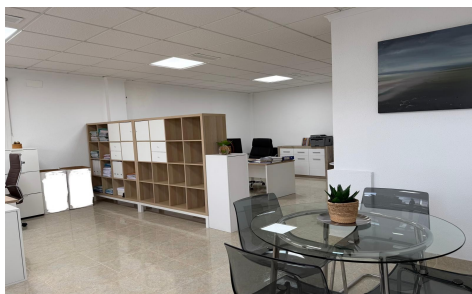

JL54092S

Commercial In Orihuela Costa

€110,000

1

1

63m²

N/A

N/A