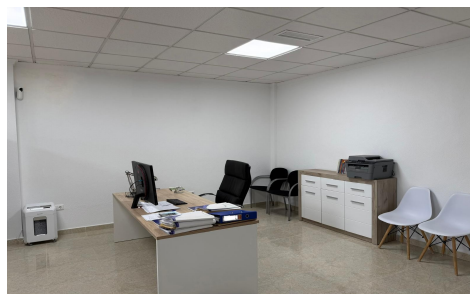

JL54092S

Commercial In Orihuela Costa

€110,000

1

1

63m²

N/A

N/A