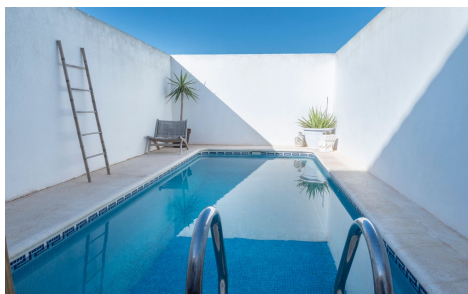

4

2

180m²

230m²

N/A