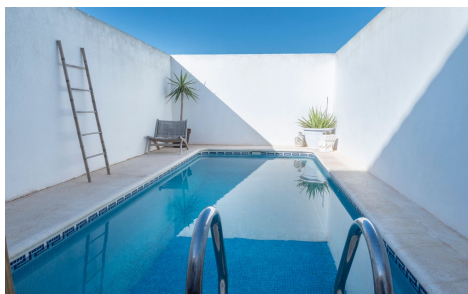

## Town House In San Pedro del Pinatar

€249,000

4

2

180m<sup>2</sup>

230m<sup>2</sup>

N/A