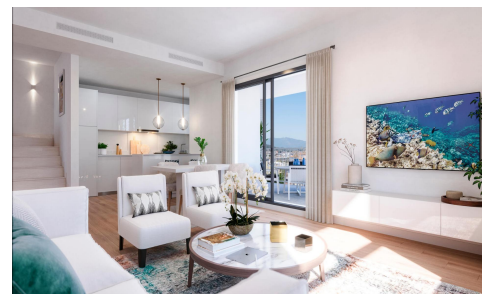

NEW BUILD RESIDENTIAL COMPLEX IN ESTEPE 630,500

2

2

92m²

N/A