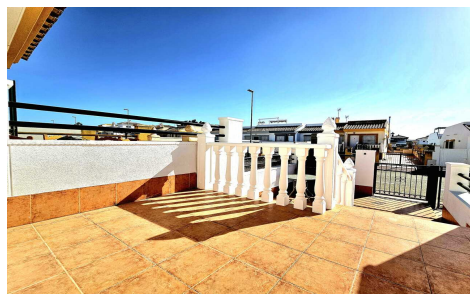

JL68926G

Town House In Sucina

€159,000

3

2

N/A

N/A

N/A