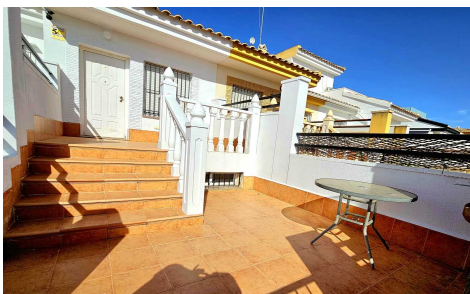

JL68926G

Town House In Sucina

€159,000

3

2

N/A

N/A

N/A