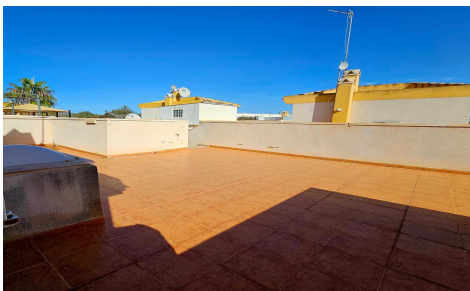

JL68926G

Town House In Sucina

€159,000

3

2

N/A

N/A

N/A