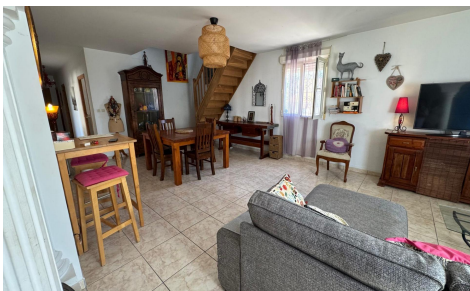

JL46985F

Country House In Albatera

€280,000

6

2

226m²

1,900m²

N/A