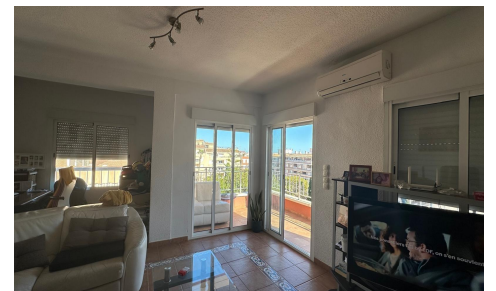

JL40255P

Apartment In Torrevieja

€249,900

3

1

113m²

N/A

N/A