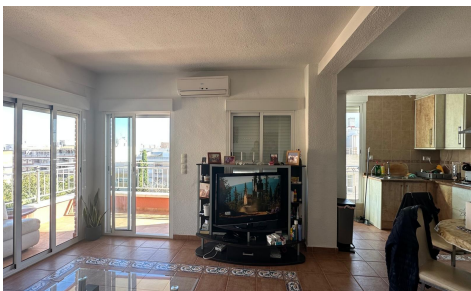

JL40255P

Apartment In Torrevieja

€249,900

3

1

113m²

N/A

N/A