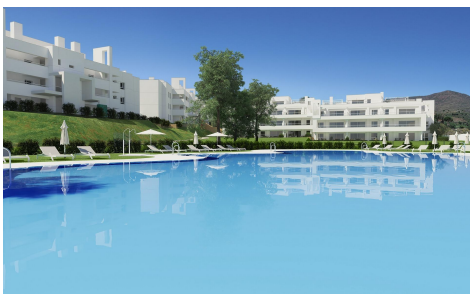

JL63928A

**NEW BUILD RESIDENTIAL COMPLEX AT LA CAÑA 465,000€**

3

2

101m<sup>2</sup>

N/A