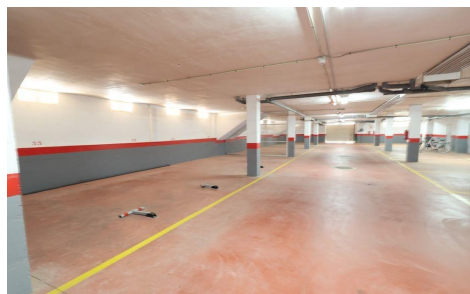

JL41859C

Parking In Orihuela Costa

€26,000

0

0

19m²

N/A

N/A