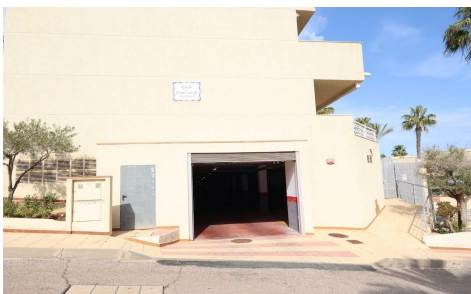

JL41859C

Parking In Orihuela Costa

€26,000

0

0

19m²

N/A

N/A