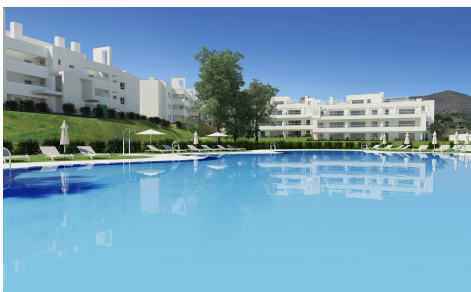

JL47541S

NEW BUILD RESIDENTIAL COMPLEX AT LA CAÑA 1,050,000

3

2

101m²

N/A