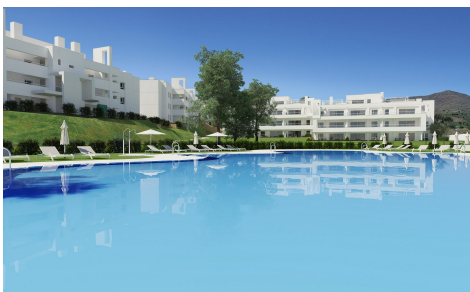

JL47541S

NEW BUILD RESIDENTIAL COMPLEX AT LA CAÑA 13,000

3

2

101m²

N/A