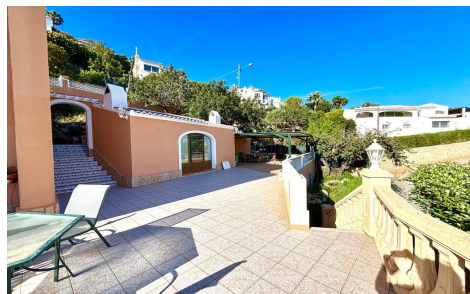

JL73451U

**Villa In javea**

**€800,000**

4

3

242m<sup>2</sup>

891m<sup>2</sup>

N/A