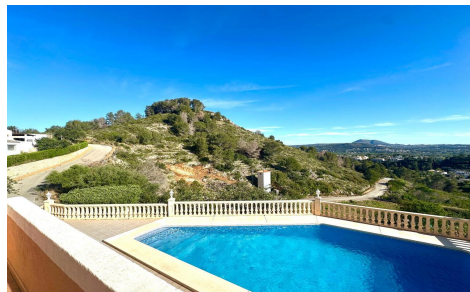

JL73451U

**Villa In javea**

**€800,000**

4

3

242m<sup>2</sup>

891m<sup>2</sup>

N/A