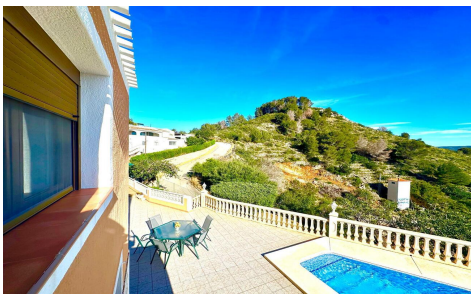

JL73451U

**Villa In javea**

**€800,000**

4

3

242m<sup>2</sup>

891m<sup>2</sup>

N/A