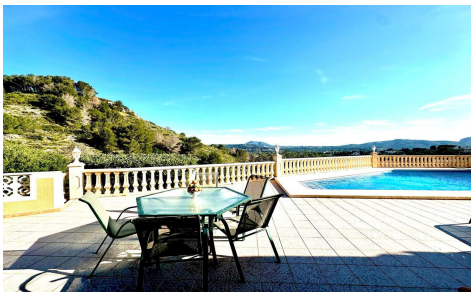

JL73451U

**Villa In javea**

**€800,000**

4

3

242m<sup>2</sup>

891m<sup>2</sup>

N/A