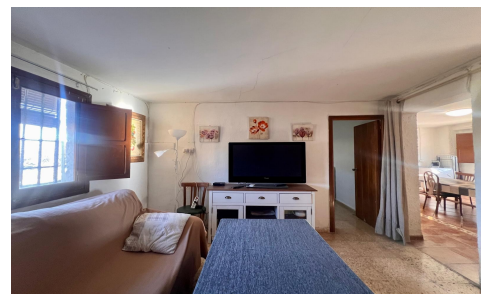

JL68281L

Country House In Jumilla

€150,000

4

1

162m²

13,176m²

N/A