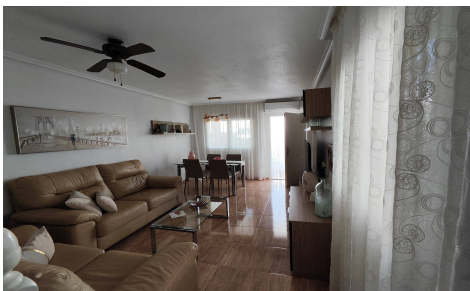

JL28969Q

Semi Detached In San Pedro del Pinatar

€210,000

2

2

81m²

60m²