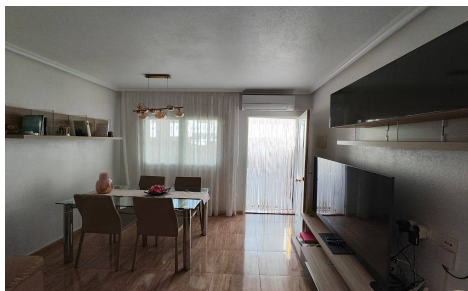

JL28969Q

Semi Detached In San Pedro del Pinatar

€210,000

2

2

81m²

60m²