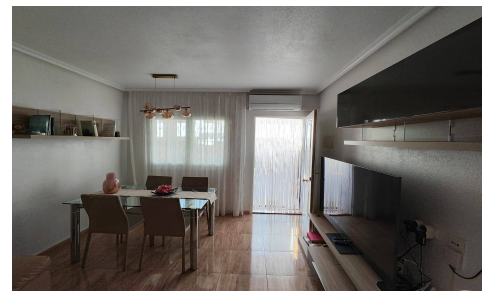

JL28969Q

Semi Detached In San Pedro del Pinatar

€210,000

2

2

81m²

60m²