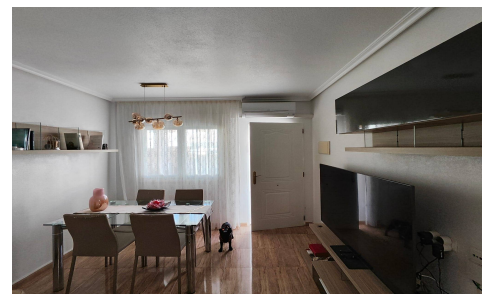

JL28969Q

Semi Detached In San Pedro del Pinatar

€210,000

2

2

81m²

60m²