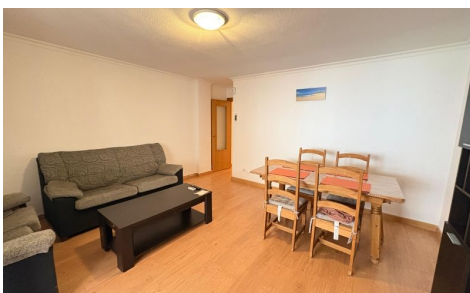

JL99535D

Apartment In Torrevieja

€165,000

2

1

90m²

N/A

N/A