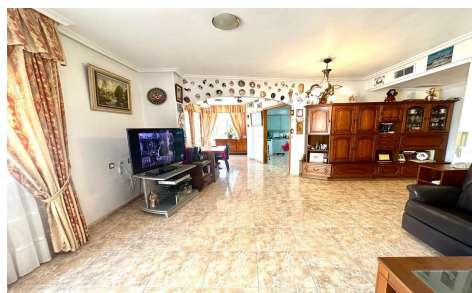

JL55037X

Apartment In Torrevieja

€330,000

3

2

140m²

200m²