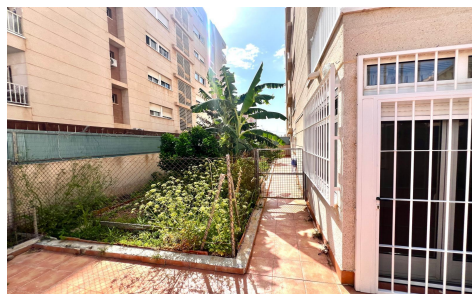

JL55037X

Apartment In Torrevieja

€330,000

3

2

140m²

200m²