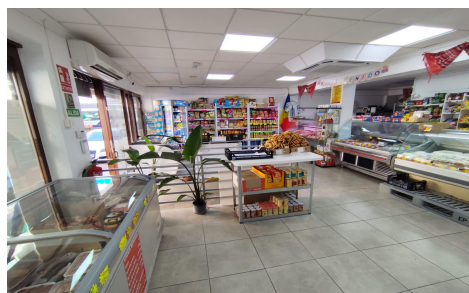

JL67040J

Commercial In Torrevieja

€249,900

4

1

91m²

N/A

N/A