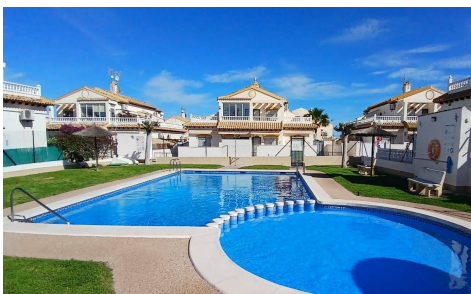

JL94557E

Duplex In Orihuela

€279,000

3

2

90m²

N/A