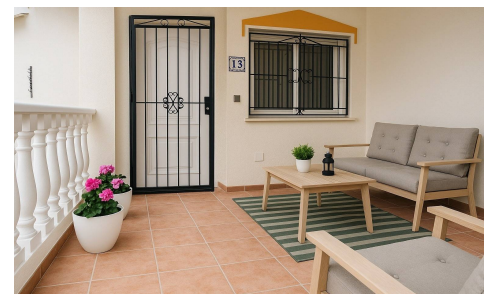

JL94557E

Duplex In Orihuela

€279,000

3

2

90m²

N/A