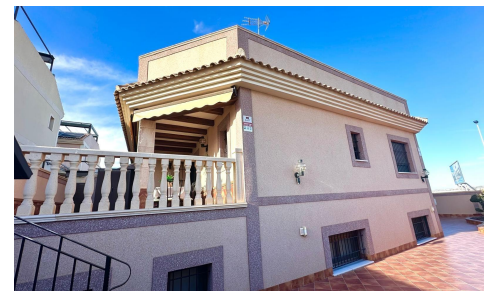

JL80229A

Town House In Torrevieja

€449,900

4

3

260m²

280m²

N/A